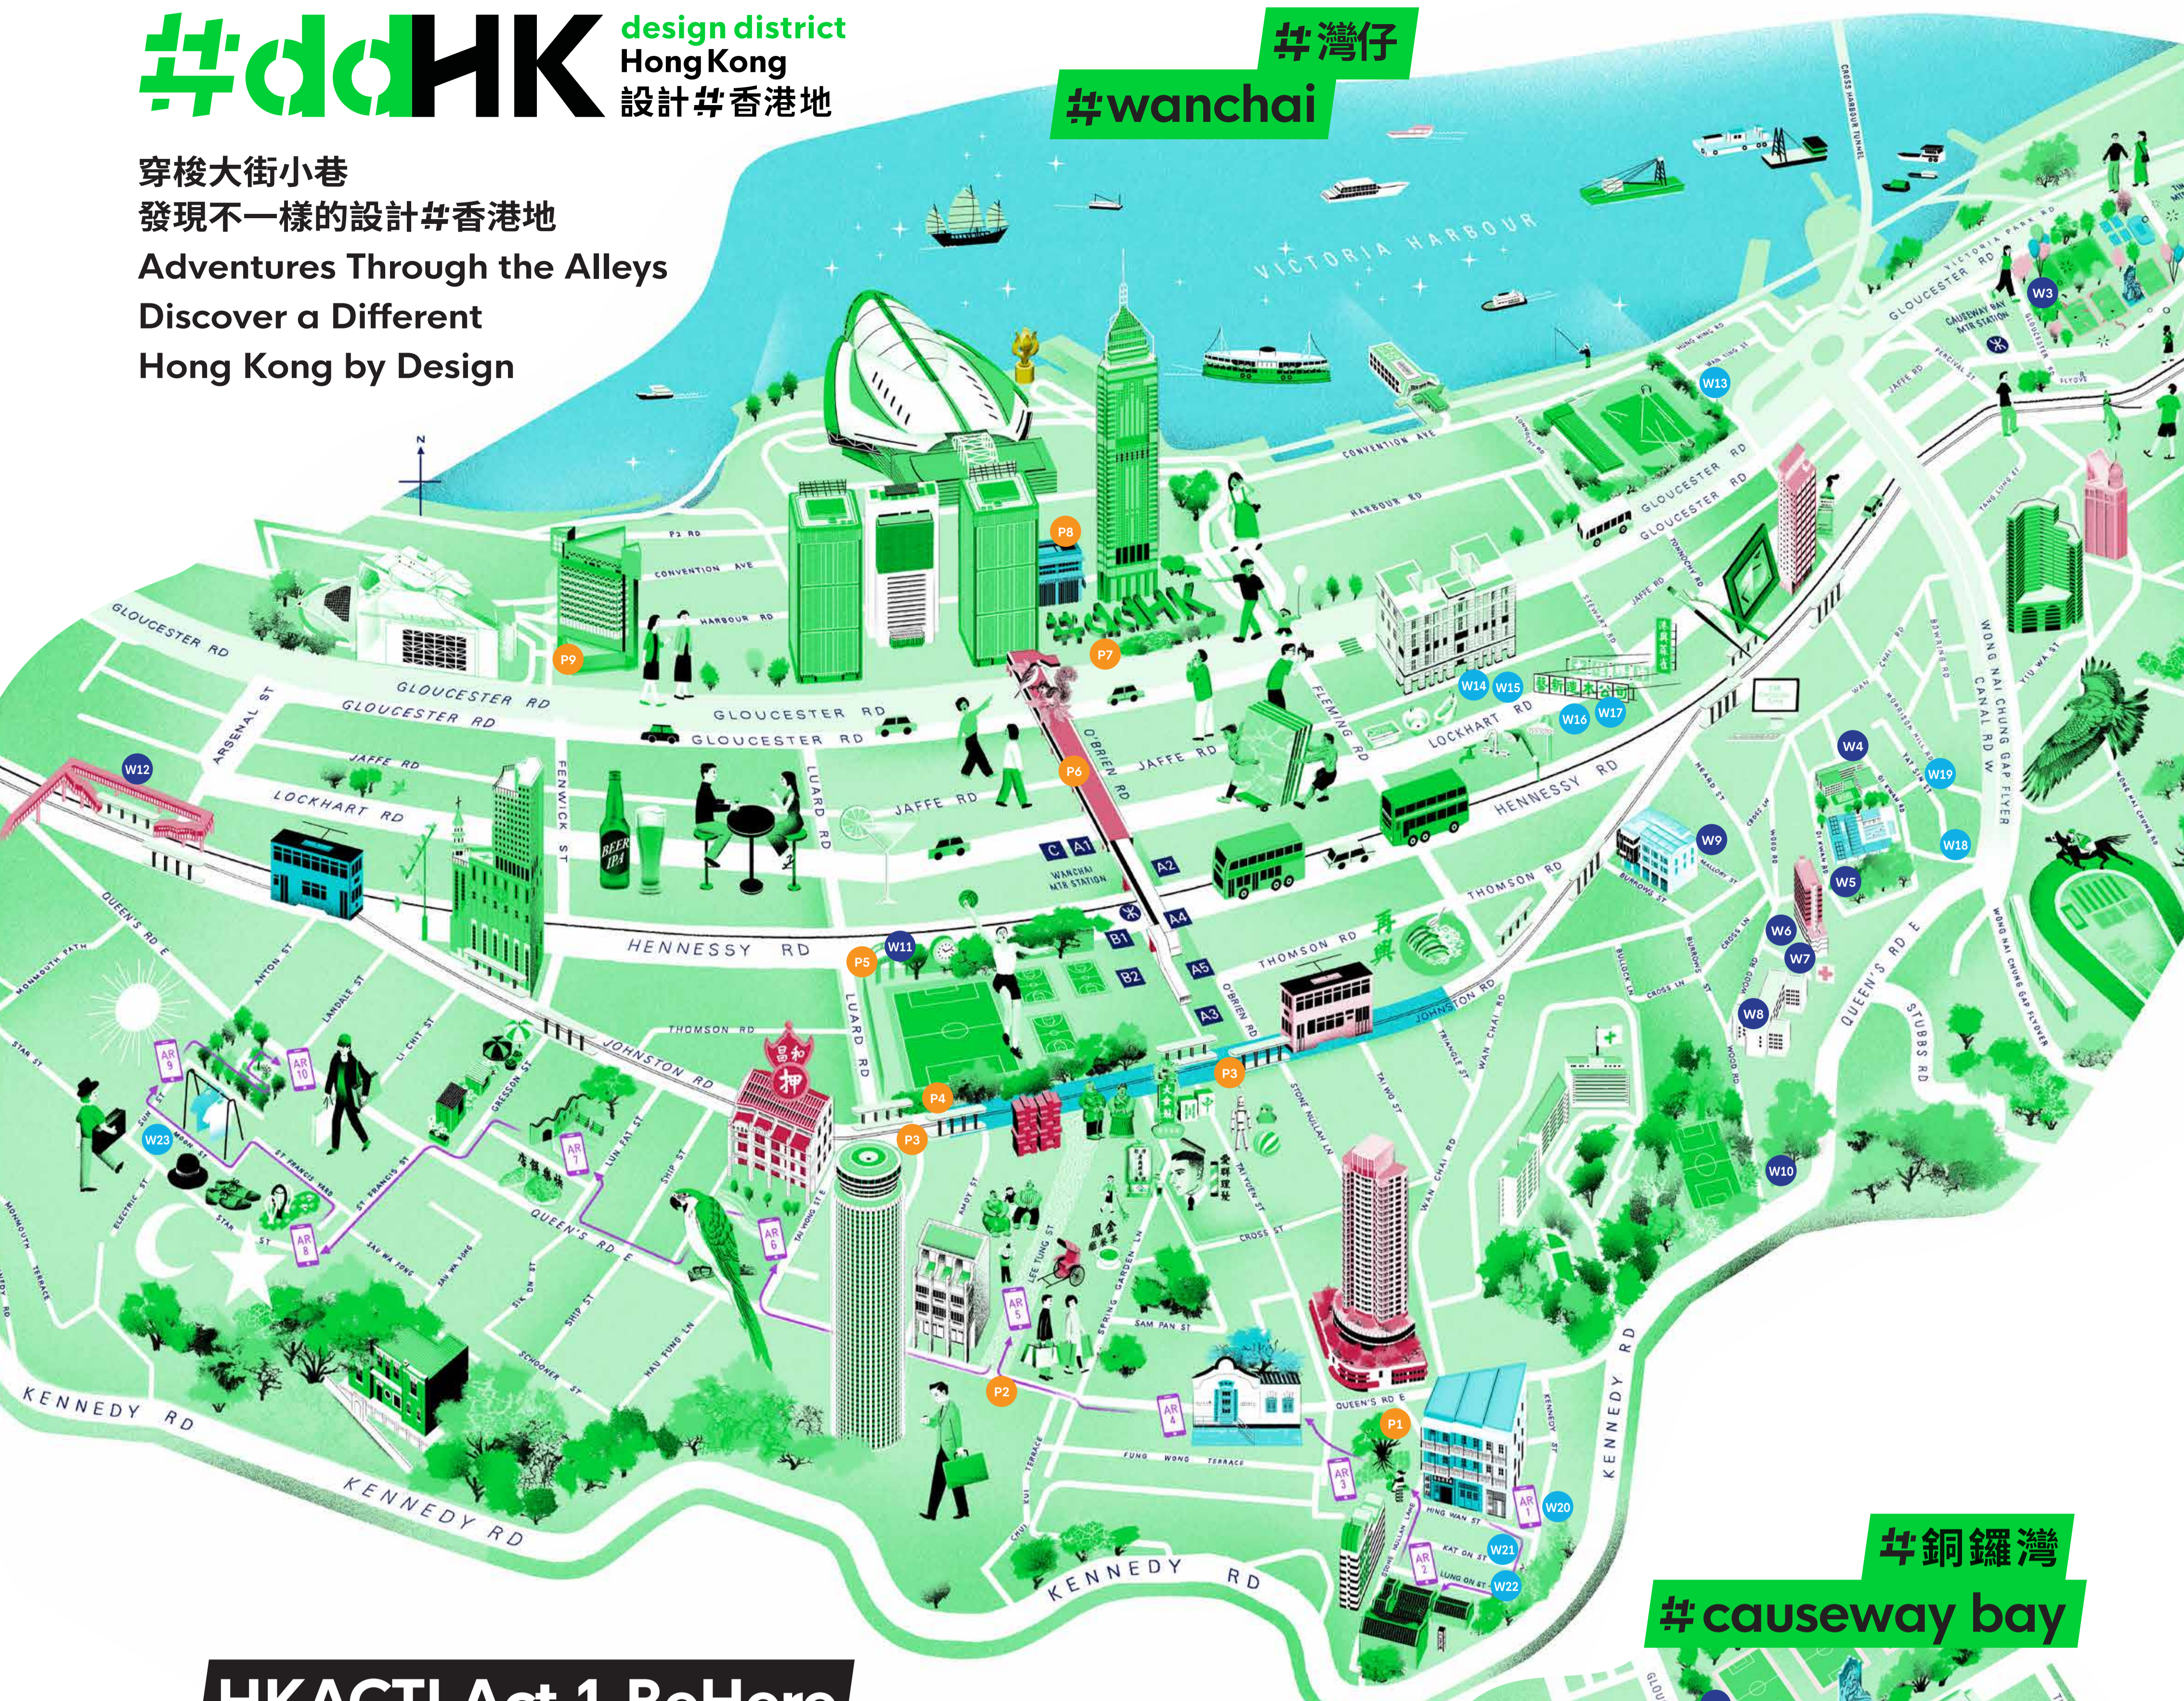

穿梭大街小巷
發現不一樣的設計香港地
Adventures Through the Alleys
Discover a Different
Hong Kong by Design

#wanchai

#causeway bay

HKACT! Act 1 BeHere
by Masaki Fujihata

1.12.2018 – 31.5.2019

A1 藍屋*
Blue House*

A2 石水渠街花園
Stone Nullah
Lane Garden

A3 灣仔峽道遊樂場
Wan Chai Gap
Road Playground

A4 舊灣仔郵政局
Old Wan Chai
Post Office

A5 利東街
Lee Tung Avenue

A6 大王東街休憩處
Tai Wong Street East
Sitting-Out Area

A7 聯發街休憩處
Lun Fat Street
Sitting-Out Area

A8 光明街兒童遊樂場
Kwong Ming
Street Children's
Playground

P2 #講多dd@利東街街口(地面)
#ddSharing@Entrance of Lee Tung Avenue
(Paving) 至 Until 2.2021

P3 #笑多dd@柯布連道電車站及盧押道電車站
#ddSmile@O'Brien Road Tram Stop &
Luard Road Tram Stop
由 From 27.3.2019 – 9.2019

P4 #綠多dd@莊士敦道電車軌
#ddFresh@Johnston Road Tram Lane
27.3.2019 – 4.2019

P5 #講多dd@修頓遊樂場入口(地面)
#ddSharing@Entrance of Southern
Playground (Paving) 至 Until 2.2021

P6 #行多dd@柯布連道行人天橋
#ddWalk@O'Brien Road Footbridge
27.3.2019 – 23.6.2019

P7 #遊多dd及#坐多dd@菲林明道花園
#ddExperience & #ddGathering @
Fleming Road Garden
27.3.2019 – 31.5.2019